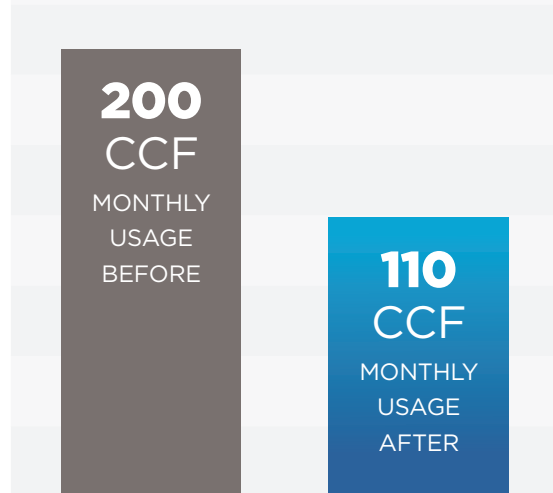

BOWEN SCARFF FORD | KENT, WA

**45%
SAVINGS**

ANNUAL SAVINGS

\$9,250

GALLONS SAVED MONTHLY

67,329

GALLONS SAVED ANNUALLY

807,948

ROI

25 MONTHS

BEFORE	AFTER
--------	-------

MOST RECENT UTILITY BILLS

OVERVIEW

Bowen Scarff is a Ford Dealership located outside of Seattle, WA. Bowen Scarff's major water consumption is their car wash facility. A single exactwater installation covers the wash plant and main office.

GOAL

Save 20% in water usage consumption with 0% effect on water flow rate and psi.

RESULTS

Installation took 2 hours. PSI and water flow unaffected. **4 years later reviewed again and still saving 45%!**